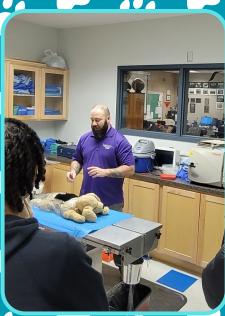

THE SCOOP

The latest JELCC news, views and announcements!
www.jelcc.com

EMT

Students will be able to perform the skills needed in a time of emergency that could save someone's life. Upon successful completion of the EMT class, students may be qualified to take the EMT national registry certification exam.
Grades 11-12 | 3 periods per day

EARN UP TO 16 DUAL CREDITS

QUALIFY FOR CERTIFICATIONS

GET INVOLVED WITH HOSA

MEET THE INSTRUCTOR!
Mrs. Milewski

VETERINARY Careers

Introduction to the science and art of providing support to veterinarians. Learn basic anatomy & physiology, medical terminology and veterinary technician assisting skills.

jelcc.com/class-veterinary-careers

MEET THE INSTRUCTOR!
Mr. Erickson

EXPLORE the workings of the body of mammals.

DEVELOP the skills needed to work in as a veterinary assistant.

UTILIZE the knowledge you gain in medical terminology.

FROM OUR STUDENTS!

What is the best part about your JELCC class so far?

"The tons of opportunities."
-Makayla
EMT

"Getting to choose what you want to learn."
-Natasha
Dental Careers

COLLEGE & CAREER FAIR

The JELCC College & Career Fair is an annual event where students can meet amazing companies, job-training programs and community colleges in various fields of study.